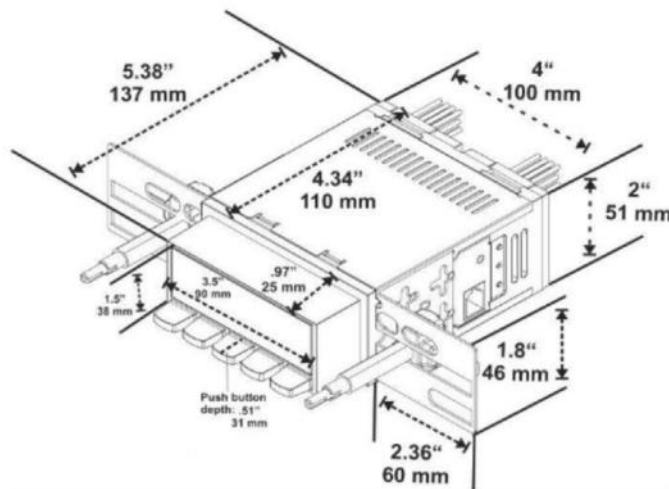

- Built-in Bluetooth® for hands-free calling and wireless audio streaming
- AM/FM tuner with 30 pre-sets
- USB port for MP3/WMA music files via flash drive
- Two auxiliary inputs for portable devices
- Dual color (white or green) illumination
- 25 watts x 4 channel RMS power amplifier
- Dual RCA pre-outs for external amplifiers
- Patented InfiniMount adjustable shaft system
- Body can be mounted remotely for custom installation using optional extension cable
- Power antenna lead and amp turn on lead included

Hermosa is available in three styles:

- Chrome with chrome push-buttons
- Chrome with ivory push-buttons
- Black with black push-buttons

SPECIFICATIONS

RetroSound® HERMOSA Radio Dimensions