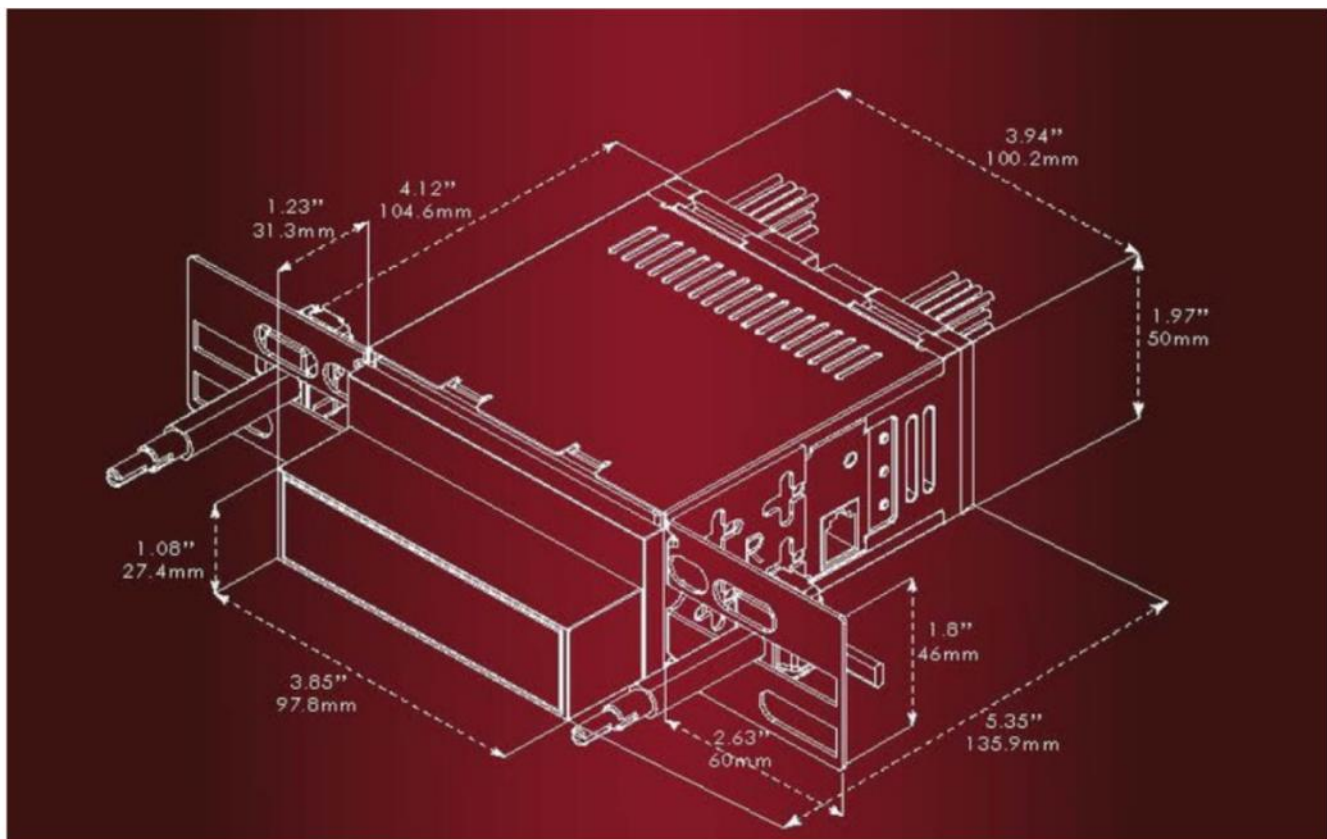

- 25 watts x 4 channel RMS MOSFET power amplifier
- Dual RCA pre-outs plus subwoofer output for external amplifiers
- Patented InfiniMount adjustable shaft system

iPod and iPhone, are trademarks of Apple Inc., registered in the U.S. and other countries.

SPECIFICATIONS

FM

Tuning Range (USA, EUR, AUS, JAP, RUS tuning capable) with RDS	87.5-107.9MHz
Antenna Terminal	External Antenna Connector
Usable Sensitivity	12.5 dBf
Selectivity	75 dB @ 400kHz
Signal to Noise Ratio	62 dB (Stereo), 67 dB (mono)
Harmonic Distortion @ 1 kHz	0.8% (stereo), 0.5% (mono)
Separation	32 dB @ 1kHz