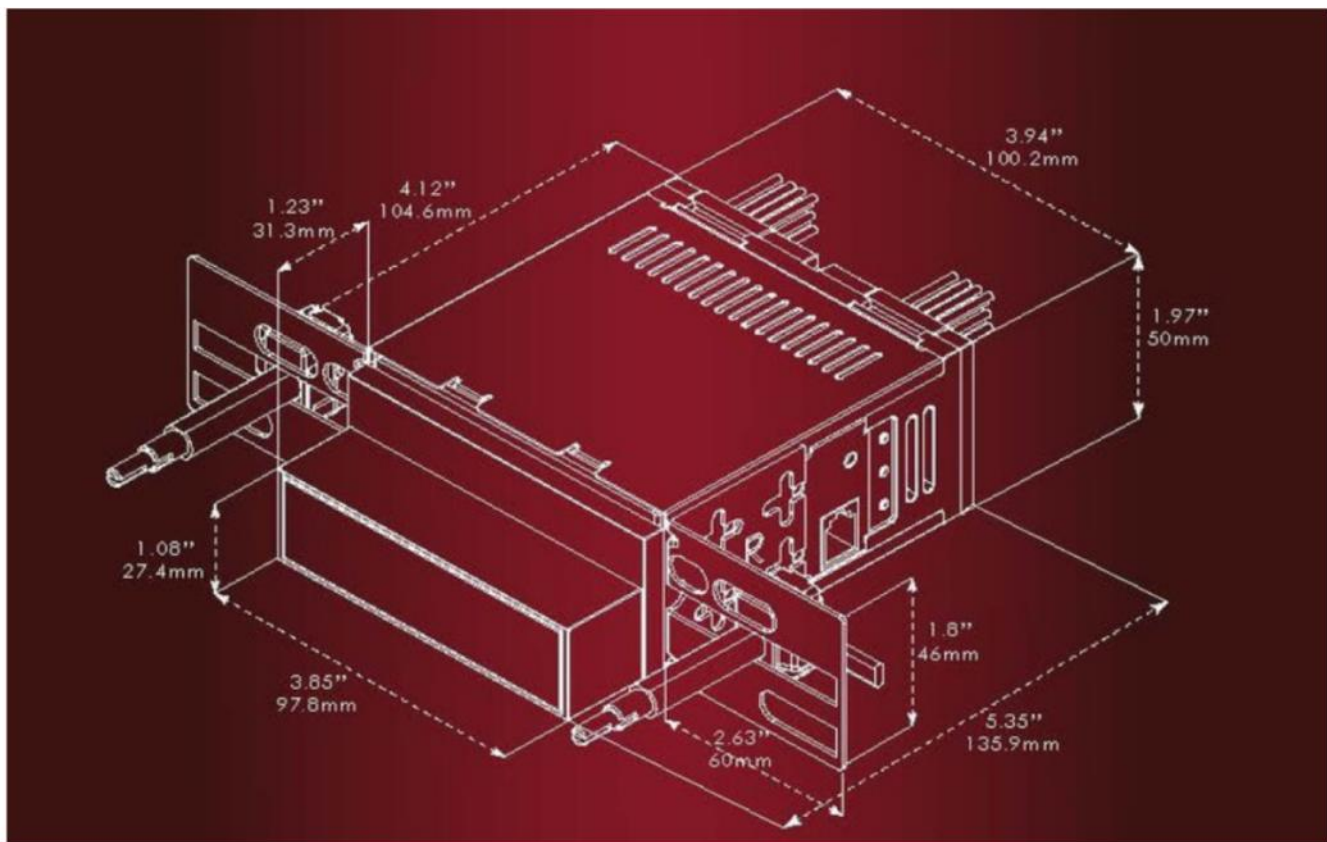

- 25 watts x 4 channel RMS MOSFET power amplifier
- Dual RCA pre-outs plus subwoofer output for external amplifiers
- Patented InfiniMount adjustable shaft system

iPod and iPhone, are trademarks of Apple Inc., registered in the U.S. and other countries.

SPECIFICATIONS

FM

Tuning Range (USA, EUR, AUS, JAP, RUS tuning capable) with RDS	87.5-107.9MHz
Antenna Terminal	External Antenna Connector
Usable Sensitivity	12.5 dBf
Selectivity	75 dB @ 400kHz
Signal to Noise Ratio	62 dB (Stereo), 67 dB (mono)
Harmonic Distortion @ 1 kHz	0.8% (stereo), 0.5% (mono)
Separation	32 dB @ 1kHz